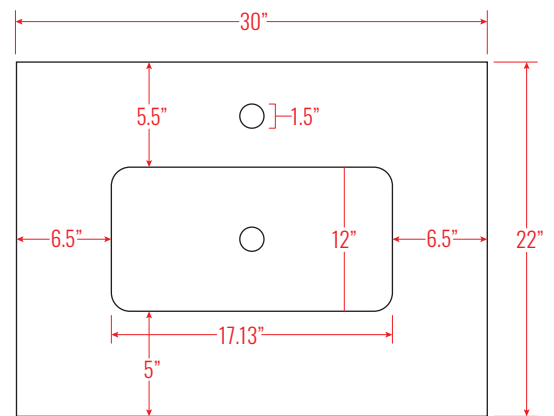

30" Single Sink Bathroom Vanity Set

Vanity Overall: 30" W x 22" L x 35" H
Cabinet: 29" W x 21" L x 34.01" H
Sink: 17.13" W x 12" L x 7" D

TOP

BACK