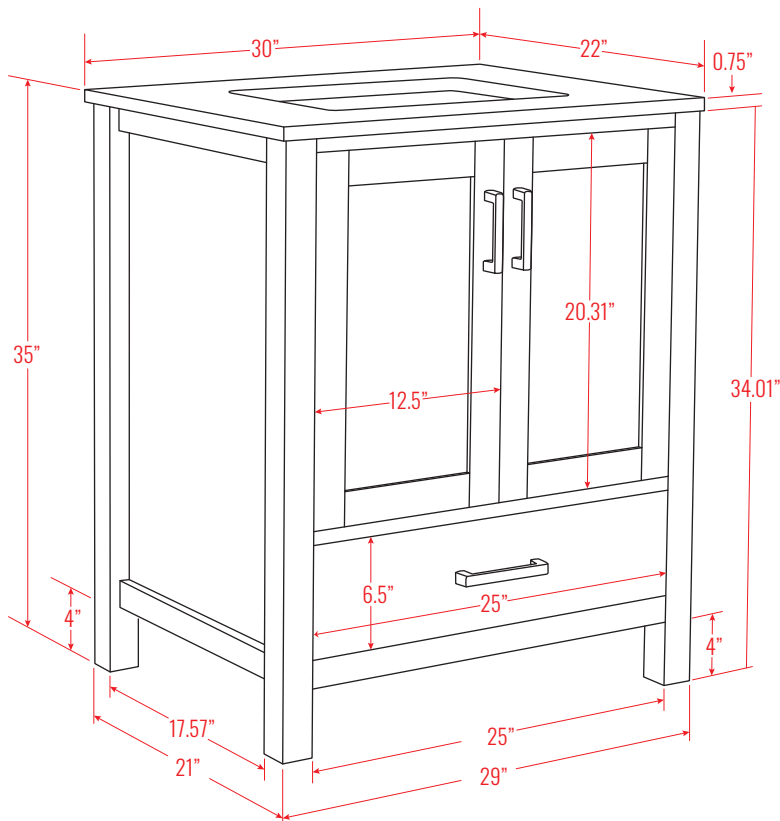

30" Single Sink Bathroom Vanity Set

Vanity Overall: 30" W x 22" L x 35" H
Cabinet: 29" W x 21" L x 34.01" H
Sink: 17.13" W x 12" L x 7" D

TOP

BACK